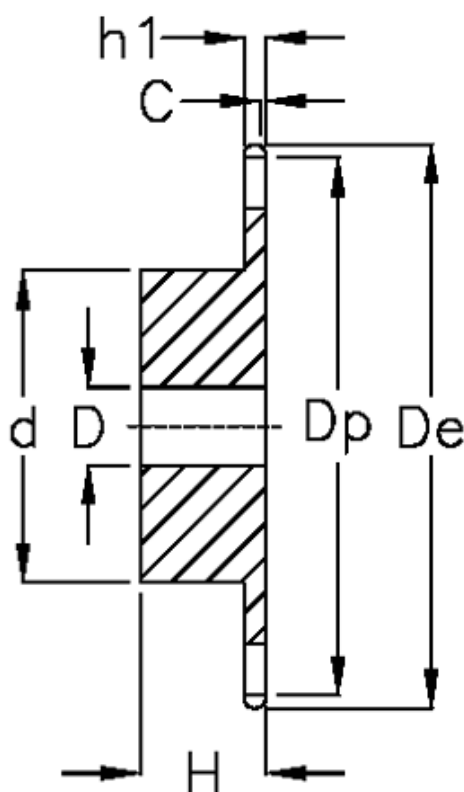

Article number: 616011008039

Description: Sprocket 16 B-1 Z=39 simplex
predrilled

Measures

C = 2.5

d = *120

D = $25 \pm 0,5$

De = 328.8

Dp = 315.67

For chain size = 1" x 17,02 mm

For chain type = 16 B-1

H = 50

$h1$ = 16.2

Number of teeth = 39